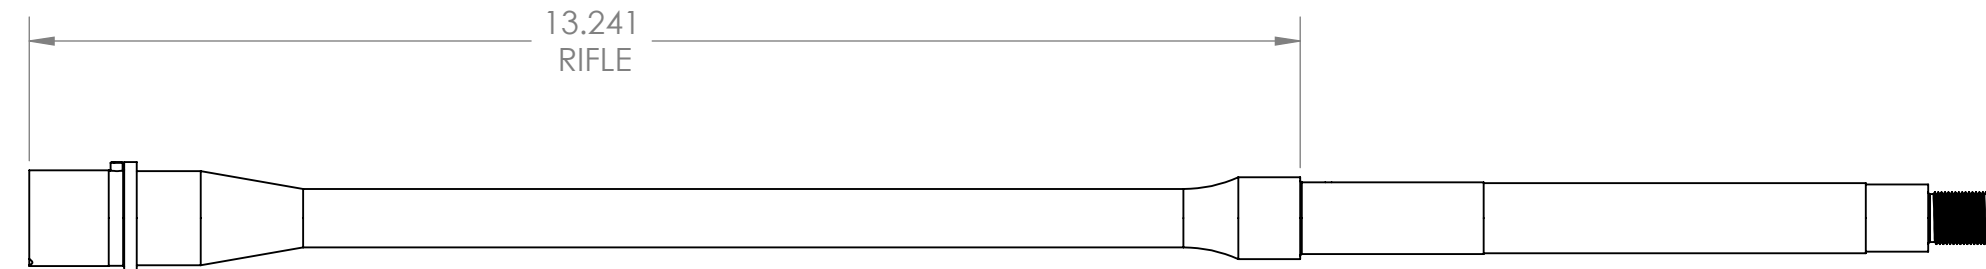

ADAMS ARMS

HOW TO DETERMINE WHICH LENGTH GAS PISTON YOU'LL NEED

← FROM THE START OF THE BARREL EXTENSION TO THE SHOULDER ON THE BARREL →

4.846
PISTOL

7.866
CARBINE

9.866
MID

13.241
RIFLE