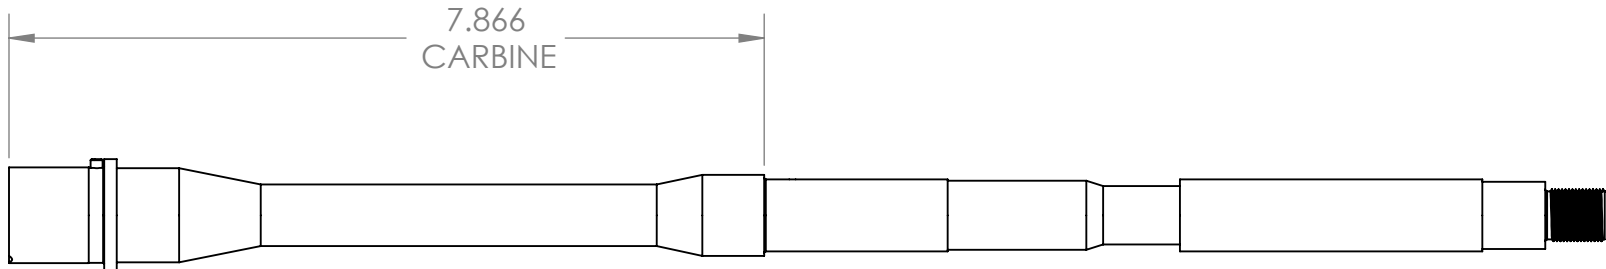

ADAMS ARMS

HOW TO DETERMINE WHICH LENGTH GAS PISTON YOU'LL NEED

← FROM THE START OF THE BARREL EXTENSION TO THE SHOULDER ON THE BARREL →

4.846
PISTOL

7.866
CARBINE

9.866
MID

13.241
RIFLE