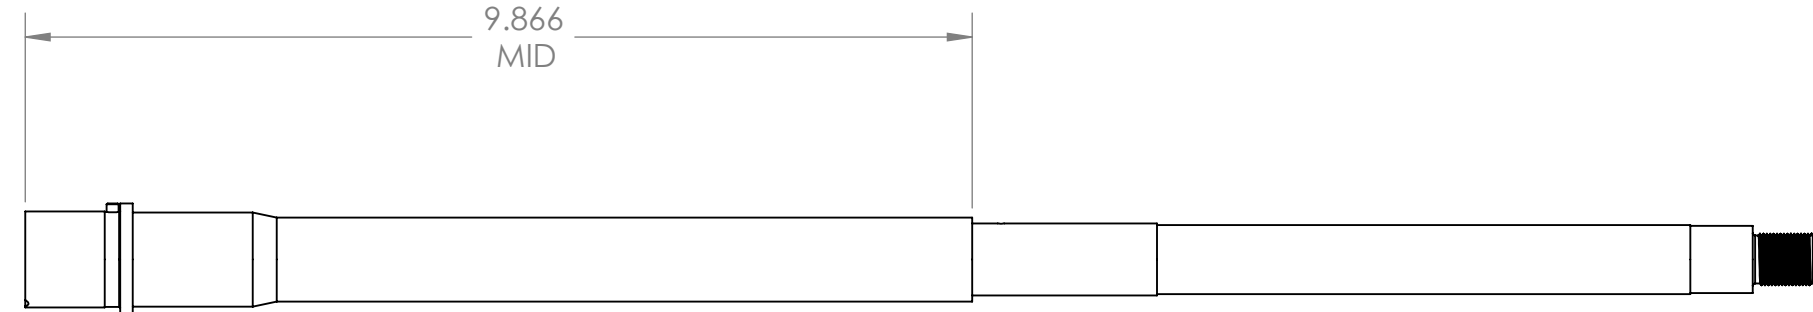

ADAMS ARMS

HOW TO DETERMINE WHICH LENGTH GAS PISTON YOU'LL NEED

← FROM THE START OF THE BARREL EXTENSION TO THE SHOULDER ON THE BARREL →

4.846
PISTOL

7.866
CARBINE

9.866
MID

13.241
RIFLE