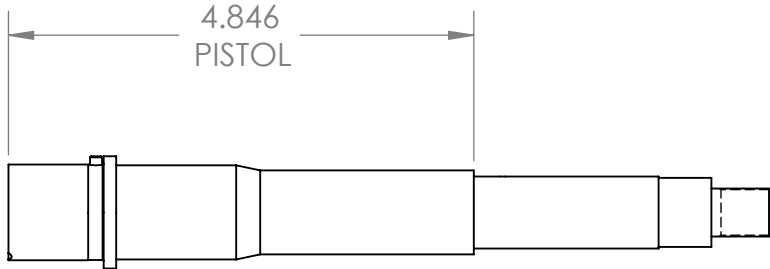

ADAMS ARMS

HOW TO DETERMINE WHICH LENGTH GAS PISTON YOU'LL NEED

← FROM THE START OF THE BARREL EXTENSION TO THE SHOULDER ON THE BARREL →

4.846
PISTOL

7.866
CARBINE

9.866
MID

13.241
RIFLE